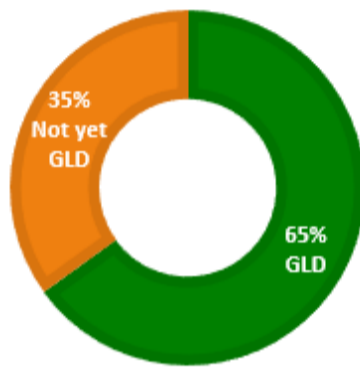

Performance Data 2023

EYFS results: Summer 2023

TAMESIDE
PRIMARY ACADEMY

GLD =
65%

Sandwell LA = 61%

National 2022 2023 = 67%

EYFS results: over years

TAMESIDE
PRIMARY ACADEMY

National

	Good level of Development (GLD)		
	2021	2022	2023
TAMESIDE PRIMARY ACADEMY	63%	67%	65%
Sandwell Metropolitan Borough Council	n/a	59%	61%
National	n/a	65%	67%

*Green indicates meeting or exceeding National average